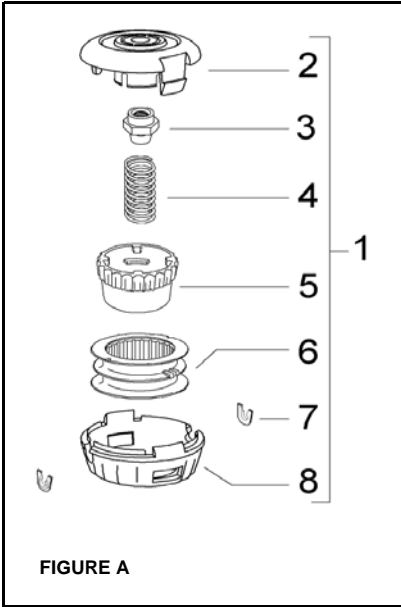

FIGURE 5 WALBRO WYJ358

| | | | | |
|-----|-----------|-----------|---|--------------------|
| B | 242885 | 538242885 | 1 | carburetor WYJ538 |
| A 1 | • 247955 | 538247955 | 1 | repair kit K20 WYJ |
| C 2 | •• 247956 | 538247956 | 1 | repair kit K10 WYJ |
| C 3 | • 225834 | 538225834 | 1 | primer |
| C 4 | • 247957 | 538247957 | 1 | valve |
| C 5 | • 247958 | 538247958 | 1 | spring |
| C 6 | • 249419 | 538249419 | 1 | pumping body |
| C 7 | • 249418 | 538249418 | 1 | valve |
| C 8 | • 249417 | 538249417 | 1 | jet |

FIGURE A

| | | | | | |
|---|---|-------------|-----------|---|---------------------|
| A | 1 | 531025001 | 531025001 | 1 | P 25 trimmer head |
| | 2 | • 537419302 | 537419302 | 1 | body |
| | 3 | • 537338901 | 537338901 | 1 | adapter T25 |
| C | 4 | • 537338801 | 537338801 | 1 | spring T25 |
| C | 5 | • 537419601 | 537419601 | 1 | knob |
| C | 6 | • 537419501 | 537419501 | 1 | spool whithout line |
| C | 7 | • 537419701 | 537419701 | 2 | bushing |
| | 8 | • 537419401 | 537419401 | 1 | cover |