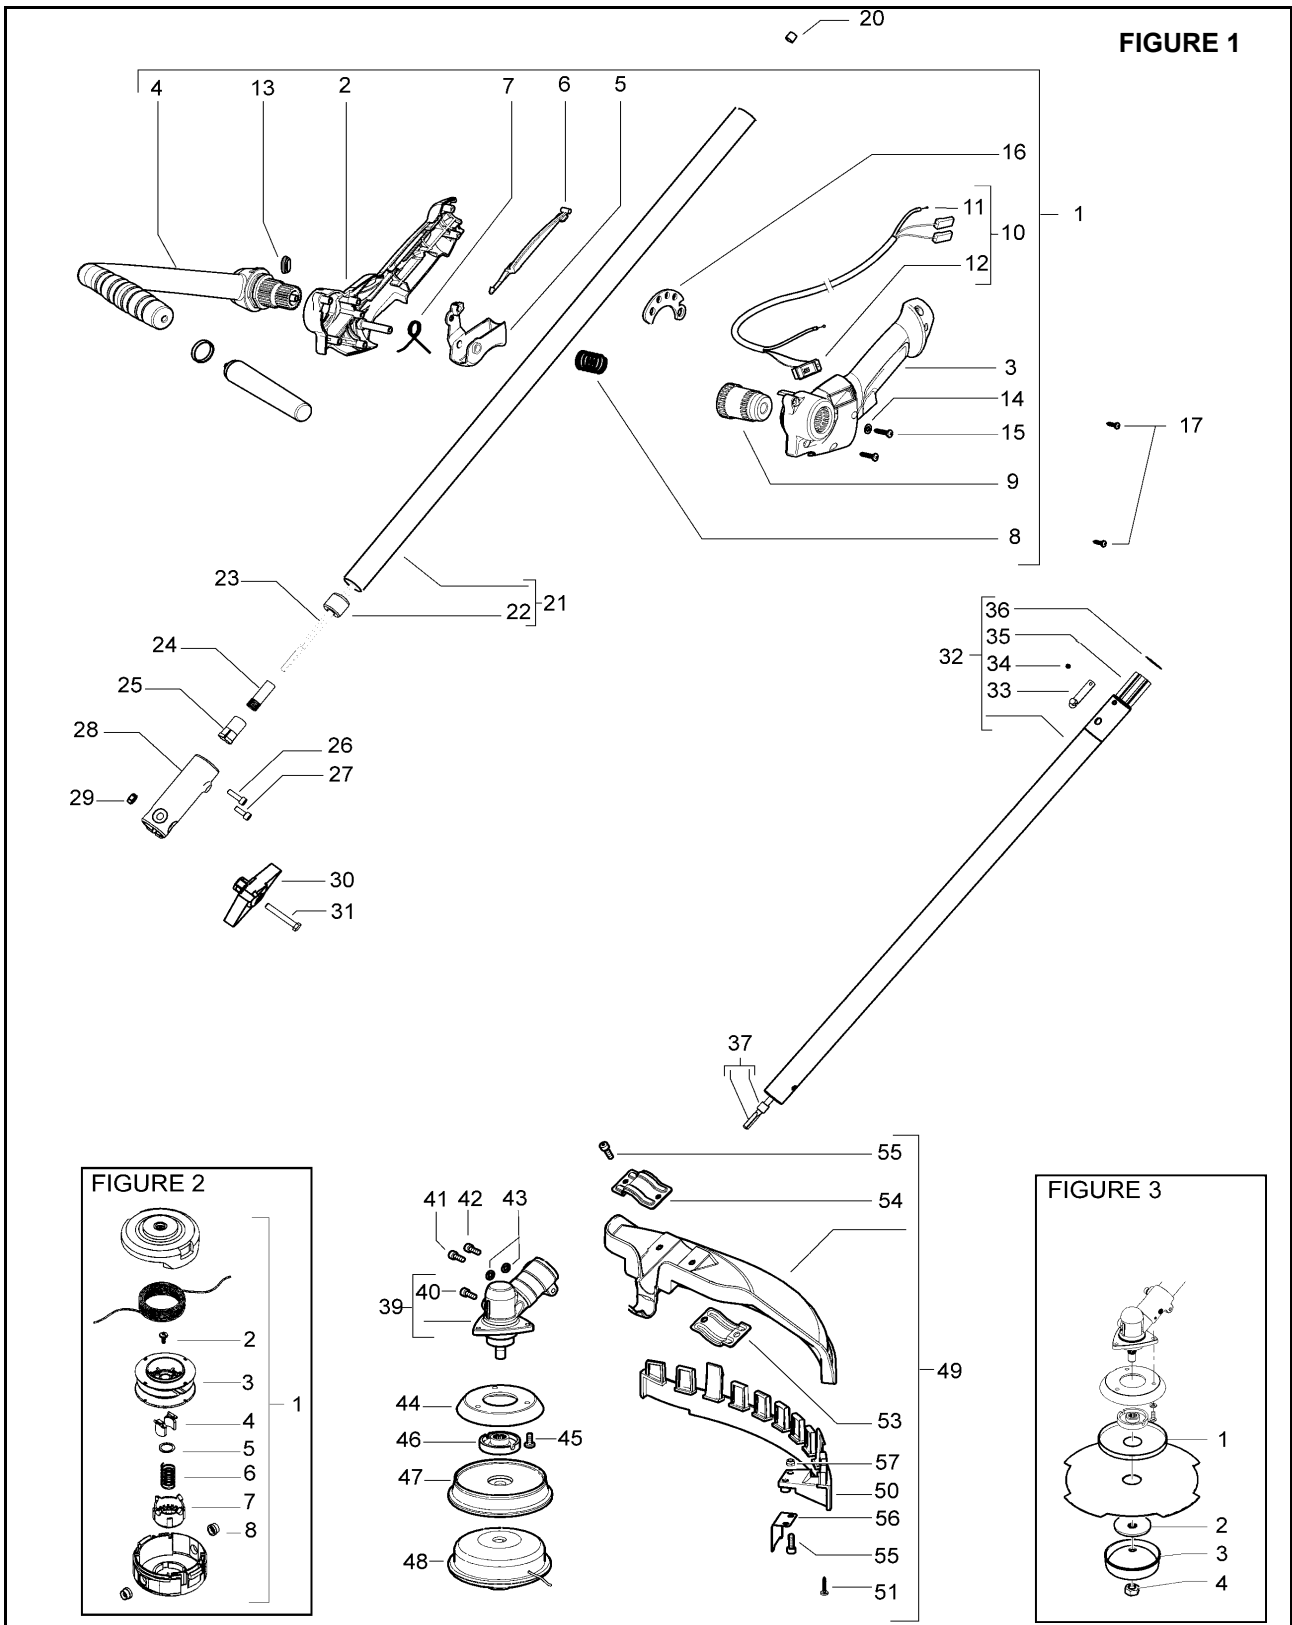

| Item | P/N McC | P/N ELX | Qty | DESCRIPTION | Item | P/N McC | P/N ELX | Qty | DESCRIPTION |
|-----------------|-----------|-----------|-----|-----------------------------|-----------------|-----------|-----------|-----|-----------------|
| FIGURE 1 | | | | | FIGURE 2 | | | | |
| 1 | 242861 | 538242861 | 1 | handle ass'y | B 49 | 249155 | 538249155 | 1 | guard ass'y |
| 2 | • 242862 | 538242862 | 1 | rear handle (right half) | B 50 | • 242644 | 538242644 | 1 | guard extension |
| 3 | • 242863 | 538242863 | 1 | rear handle (left half) | 51 | • 240862 | 538240862 | 1 | screw M5x14 |
| C 4 | • 242864 | 538242864 | 1 | front handle | 53 | • 242752 | 538242752 | 1 | lower clamp |
| 5 | • 242865 | 538242865 | 1 | throttle trigger | 54 | • 242629 | 538242629 | 1 | upper clamp |
| 6 | • 242866 | 538242866 | 1 | safety lever | 55 | • 227563 | 538227563 | 4 | screw M5x16 |
| 7 | • 242868 | 538242868 | 1 | trigger spring | 56 | • 241973 | 538241973 | 1 | line cutter |
| 8 | • 242869 | 538242869 | 1 | front handle lock spring | 57 | • 229208 | 538229208 | 2 | nut |
| C 9 | • 242870 | 538242870 | 1 | front handle button | FIGURE 3 | | | | |
| C 10 | • 242872 | 538242872 | 1 | wires ass'y | A 1 | 538249346 | 538249346 | 1 | string head |
| C 11 | •• 242910 | 538242910 | 1 | wire | 2 | • 249374 | 538249374 | 1 | set screw |
| C 12 | •• 242439 | 538242910 | 1 | switch | C 3 | • 249375 | 538249375 | 1 | reel |
| 13 | • 242648 | 538242648 | 1 | cap | C 4 | • 249376 | 538249376 | 2 | ratchet |
| 14 | • 235248 | 538235248 | 1 | washer | C 5 | • 249377 | 538249377 | 1 | washer |
| 15 | • 240862 | 538240862 | 7 | screw | C 6 | • 249378 | 538249378 | 1 | return spring |
| 16 | • 242873 | 538242873 | 1 | harness ring | C 7 | • 249379 | 538249379 | 1 | button |
| 17 | 229632 | 538229632 | 2 | screw | C 8 | • 249380 | 538249380 | 2 | eyelet |
| C 18 | 242871 | 538242871 | 1 | barrier | FIGURE 3 | | | | |
| 19 | 242931 | 538242931 | 1 | barrier ring | B 1 | 241155 | 538241155 | 1 | flange |
| 20 | 243290 | 538243290 | 1 | shaft retainer ring | A 2 | 241006 | 538241006 | 1 | plate blade |
| 21 | • 243156 | 538243156 | 1 | upper shaft ass'y | A 3 | 236596 | 538236596 | 1 | cup |
| 22 | 228192 | 538228192 | 3 | bushing ass'y | A 4 | 240481 | 538240481 | 1 | nut |
| 23 | 243178 | 538243178 | 1 | shaft | FIGURE 3 | | | | |
| 24 | 11248 | 538011248 | 1 | bushing | B 1 | 241155 | 538241155 | 1 | flange |
| 25 | 11249 | 538011249 | 1 | shaft joint | A 2 | 241006 | 538241006 | 1 | plate blade |
| 26 | 229077 | 538229077 | 1 | screw M5x18 | A 3 | 236596 | 538236596 | 1 | cup |
| 27 | 236381 | 538236381 | 1 | screw M5x10 | A 4 | 240481 | 538240481 | 1 | nut |
| 28 | 243180 | 538243180 | 1 | joint | FIGURE 3 | | | | |
| 29 | 235912 | 538235912 | 2 | nut M6 | B 1 | 241155 | 538241155 | 1 | flange |
| 30 | 502203802 | 502203802 | 1 | knob | A 2 | 241006 | 538241006 | 1 | plate blade |
| 31 | 242146 | 538242146 | 1 | screw M6x40 | A 3 | 236596 | 538236596 | 1 | cup |
| 32 | 249721 | 538249721 | 1 | lower shaft ass'y | A 4 | 240481 | 538240481 | 1 | nut |
| 33 | • 243395 | 538243395 | 1 | button | FIGURE 3 | | | | |
| 34 | • 243396 | 538243396 | 1 | rivet | B 1 | 241155 | 538241155 | 1 | flange |
| 35 | • 243206 | 538243206 | 1 | shaft sheat | A 2 | 241006 | 538241006 | 1 | plate blade |
| 36 | • 242831 | 538242831 | 2 | shaft sheat retainer ring | A 3 | 236596 | 538236596 | 1 | cup |
| 37 | 243211 | 538243211 | 1 | transmission shaft+retainer | A 4 | 240481 | 538240481 | 1 | nut |
| 39 | 242728 | 538242728 | 1 | gear box | FIGURE 3 | | | | |
| 40 | • 240151 | 538240151 | 1 | screw M8x10 | B 1 | 241155 | 538241155 | 1 | flange |
| 41 | 235802 | 538235802 | 1 | screw 5x14 | A 2 | 241006 | 538241006 | 1 | plate blade |
| 42 | 235803 | 538235803 | 1 | screw 5x25 | A 3 | 236596 | 538236596 | 1 | cup |
| 43 | 236529 | 538236529 | 2 | split washer | A 4 | 240481 | 538240481 | 1 | nut |
| 44 | 242729 | 538242729 | 1 | flange adapter | FIGURE 3 | | | | |
| 45 | 240688 | 538240688 | 3 | screw M5 and washer | B 1 | 241155 | 538241155 | 1 | flange |
| A 46 | 242815 | 538242815 | 1 | flange | A 2 | 241006 | 538241006 | 1 | plate blade |
| B 47 | 242823 | 538242823 | 1 | spacer | A 3 | 236596 | 538236596 | 1 | cup |
| A 48 | | | 1 | string head | A 4 | 240481 | 538240481 | 1 | nut |