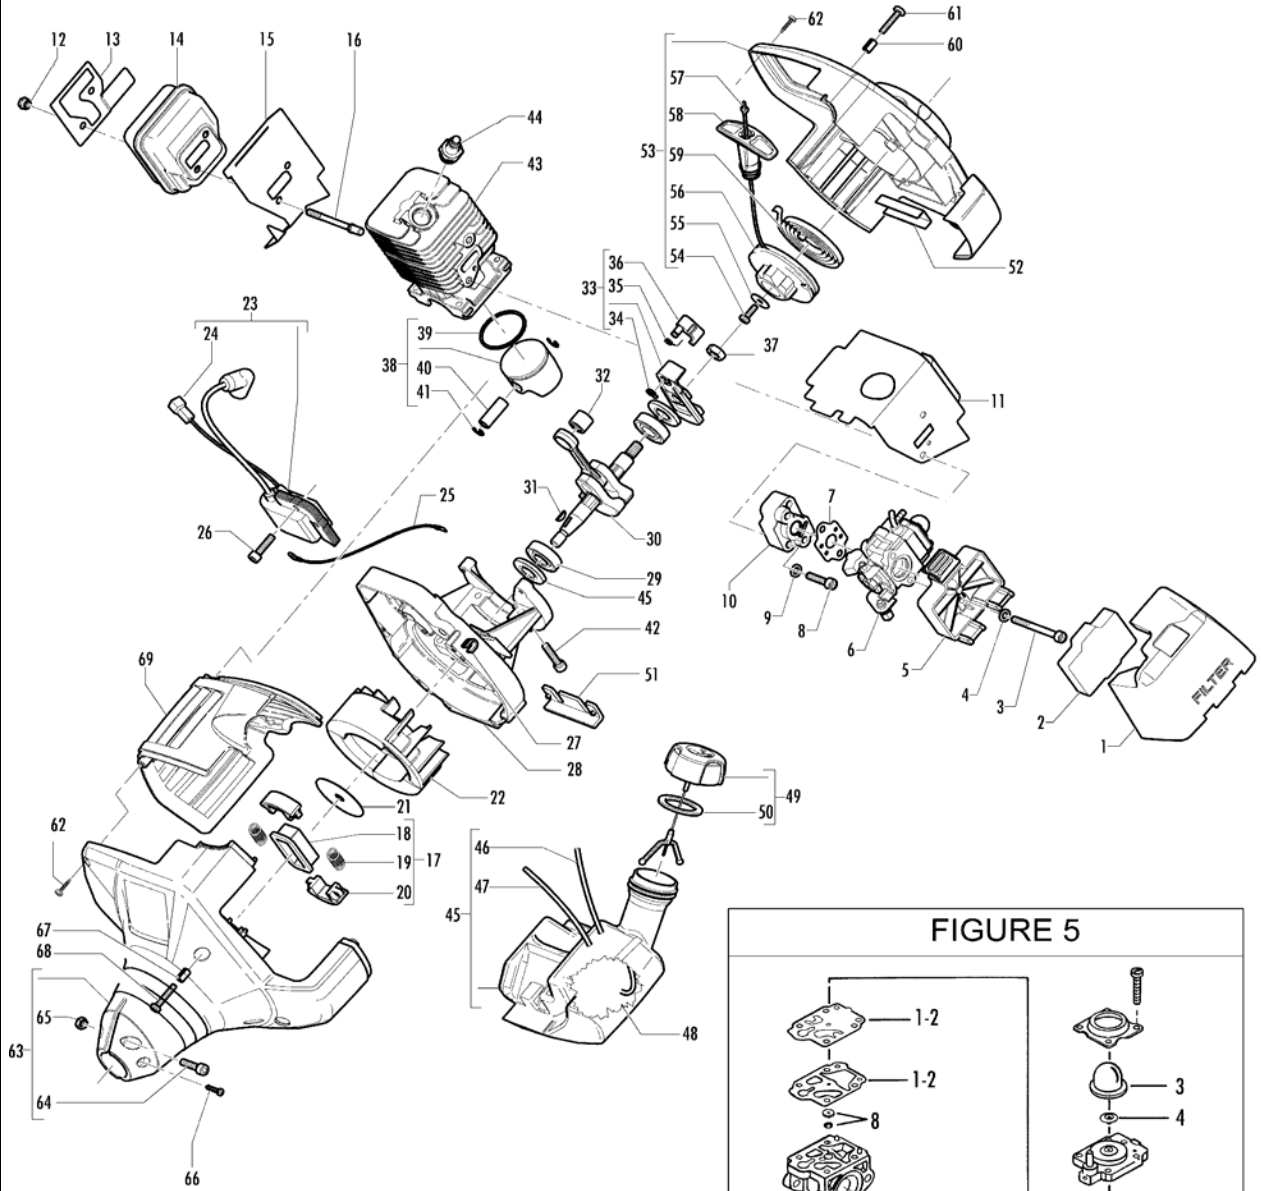

FIGURE 4

Item	P/N McC	P/N ELX	Qty	DESCRIPTION

Item	P/N McC	P/N ELX	Qty	DESCRIPTION

FIGURE 4

C 1	242848	538242848	1	filter cover
A 2	242888	538242888	1	air filter
3	235808	538235808	2	screw M5x50
4	235248	538235248	2	washer M5
C 5	242847	538242847	1	filter housing
C 6		FIGURE 5	1	carburettor
A 7	242851	538242851	1	spacer gasket
8	242173	538242173	2	screw M5x30
9	235248	538235248	2	washer M5
C 10	242849	538242849	1	spacer
B 11	242860	538242860	1	cylinder gasket
12	235642	538235642	2	nut M5
13	242962	538242962	1	muffler shield
C 14	242131	538242131	1	muffler
B 15	242859	538242859	1	muffler gasket
16	242037	538242037	2	muffler stud bolt
B 17	241793	538241793	1	clutch ass'y
18	• 241789	538241789	1	clutch hub
A 19	• 241794	538241794	2	spring
20	• 241743	538241743	2	clutch shoe
21	241604	538241604	1	clutch dust shield
22	243311	538243311	1	flywheel
C 23	249727	538249727	1	ignition coil ass'y
24	• 242959	538242959	1	switch wire
25	242891	538242891	1	ground wire
26	235806	538235806	2	screw M5x20
27	242895	538242895	1	wires protection
28	242802	538242802	1	engine crankcase
C 29	241594	538241594	2	bearing
30	243486	538243386	1	crankshaft ass'y
C 31	227631	538227631	1	key
C 32	235742	538235742	1	needle bearing
C 33	241784	538241784	1	starter pawl ass'y
34	• 111088	538111088	1	snap ring
35	• 241782	538241782	1	spring
36	• 241781	538241781	1	pawl
37	241624	538241624	1	nut M8
C 38	249179	538249179	1	piston kit
B 39	• 242602	538242602	1	piston ring
40	• 241735	538241735	1	piston pin
41	• 235008	538235008	2	snap ring
42	235803	538235803	4	screw M5x25
C 43	243076	538243076	1	cylinder
A 44	322208	538322208	1	RDJ6J spark plug
C 45	242994	538242994	2	seals

C 45	242889	538242889	1	fuel tank ass'y
B 46	• 229789	538229789	1	hose
B 47	• 242527	538242527	1	primer bulb hose
A 48	93720	538093720	1	fuel pickup
B 49	242484	538242484	1	fuel cap ass'y
B 50	• 236564	538236564	1	cap seal
51	242038	538242038	1	tank grommet
52	242039	538242039	1	tank grommet
C 53	242886	538242886	1	starter ass'y
54	• 241077	538241077	1	screw 4x14
55	• 241703	538241703	1	washer
B 56	• 241620	538241620	1	starter pulley
A 57	• 241746	538241746	1	starter rope
58	• 242852	538242852	1	starter handle
B 59	• 241619	538241619	1	starter spring
60	228260	538228260	3	bushing
61	241963	538241963	3	screw M4x22
62	240862	538240862	3	screw 4x18
C 63	242887	538242887	1	joint ass'y
64	• 235806	538235806	1	screw 5x20
65	• 235216	538235216	1	nut
66	229632	538229632	1	screw 3.5x13
67	241617	538241617	4	bushing
68	241963	538241963	4	screw 4x22
69	242845	538242845	1	engine cover

FIGURE 5 WALBRO WYJ358

B	242885	538242885	1	carburetor WYJ538
A 1	• 247955	538247955	1	repair kit K20 WYJ
C 2	•• 247956	538247956	1	repair kit K10 WYJ
C 3	• 225834	538225834	1	primer
C 4	• 247957	538247957	1	valve
C 5	• 247958	538247958	1	spring
C 6	• 249419	538249419	1	pumping body
C 7	• 249418	538249418	1	valve
C 8	• 249417	538249417	1	jet

A=ALTA ROTAZIONE
B=MEDIA ROTAZIONE
C=ALTA ROTAZIONE
NUOVI CODICI

A=HIGH MOVING
B=MEDIUM MOVING
C=SLOW MOVING
NEW P. NUMBERS

A=HAUTE DEMANDE
B=MOYENNE DEMANDE
C=BASSE DEMANDE
NOUVELLES REFERENCES

A=GROBE NACHFRAGE
B=MITTELMAESSIGE
C=WENIGE NACHFRAGE
NEU CODEX